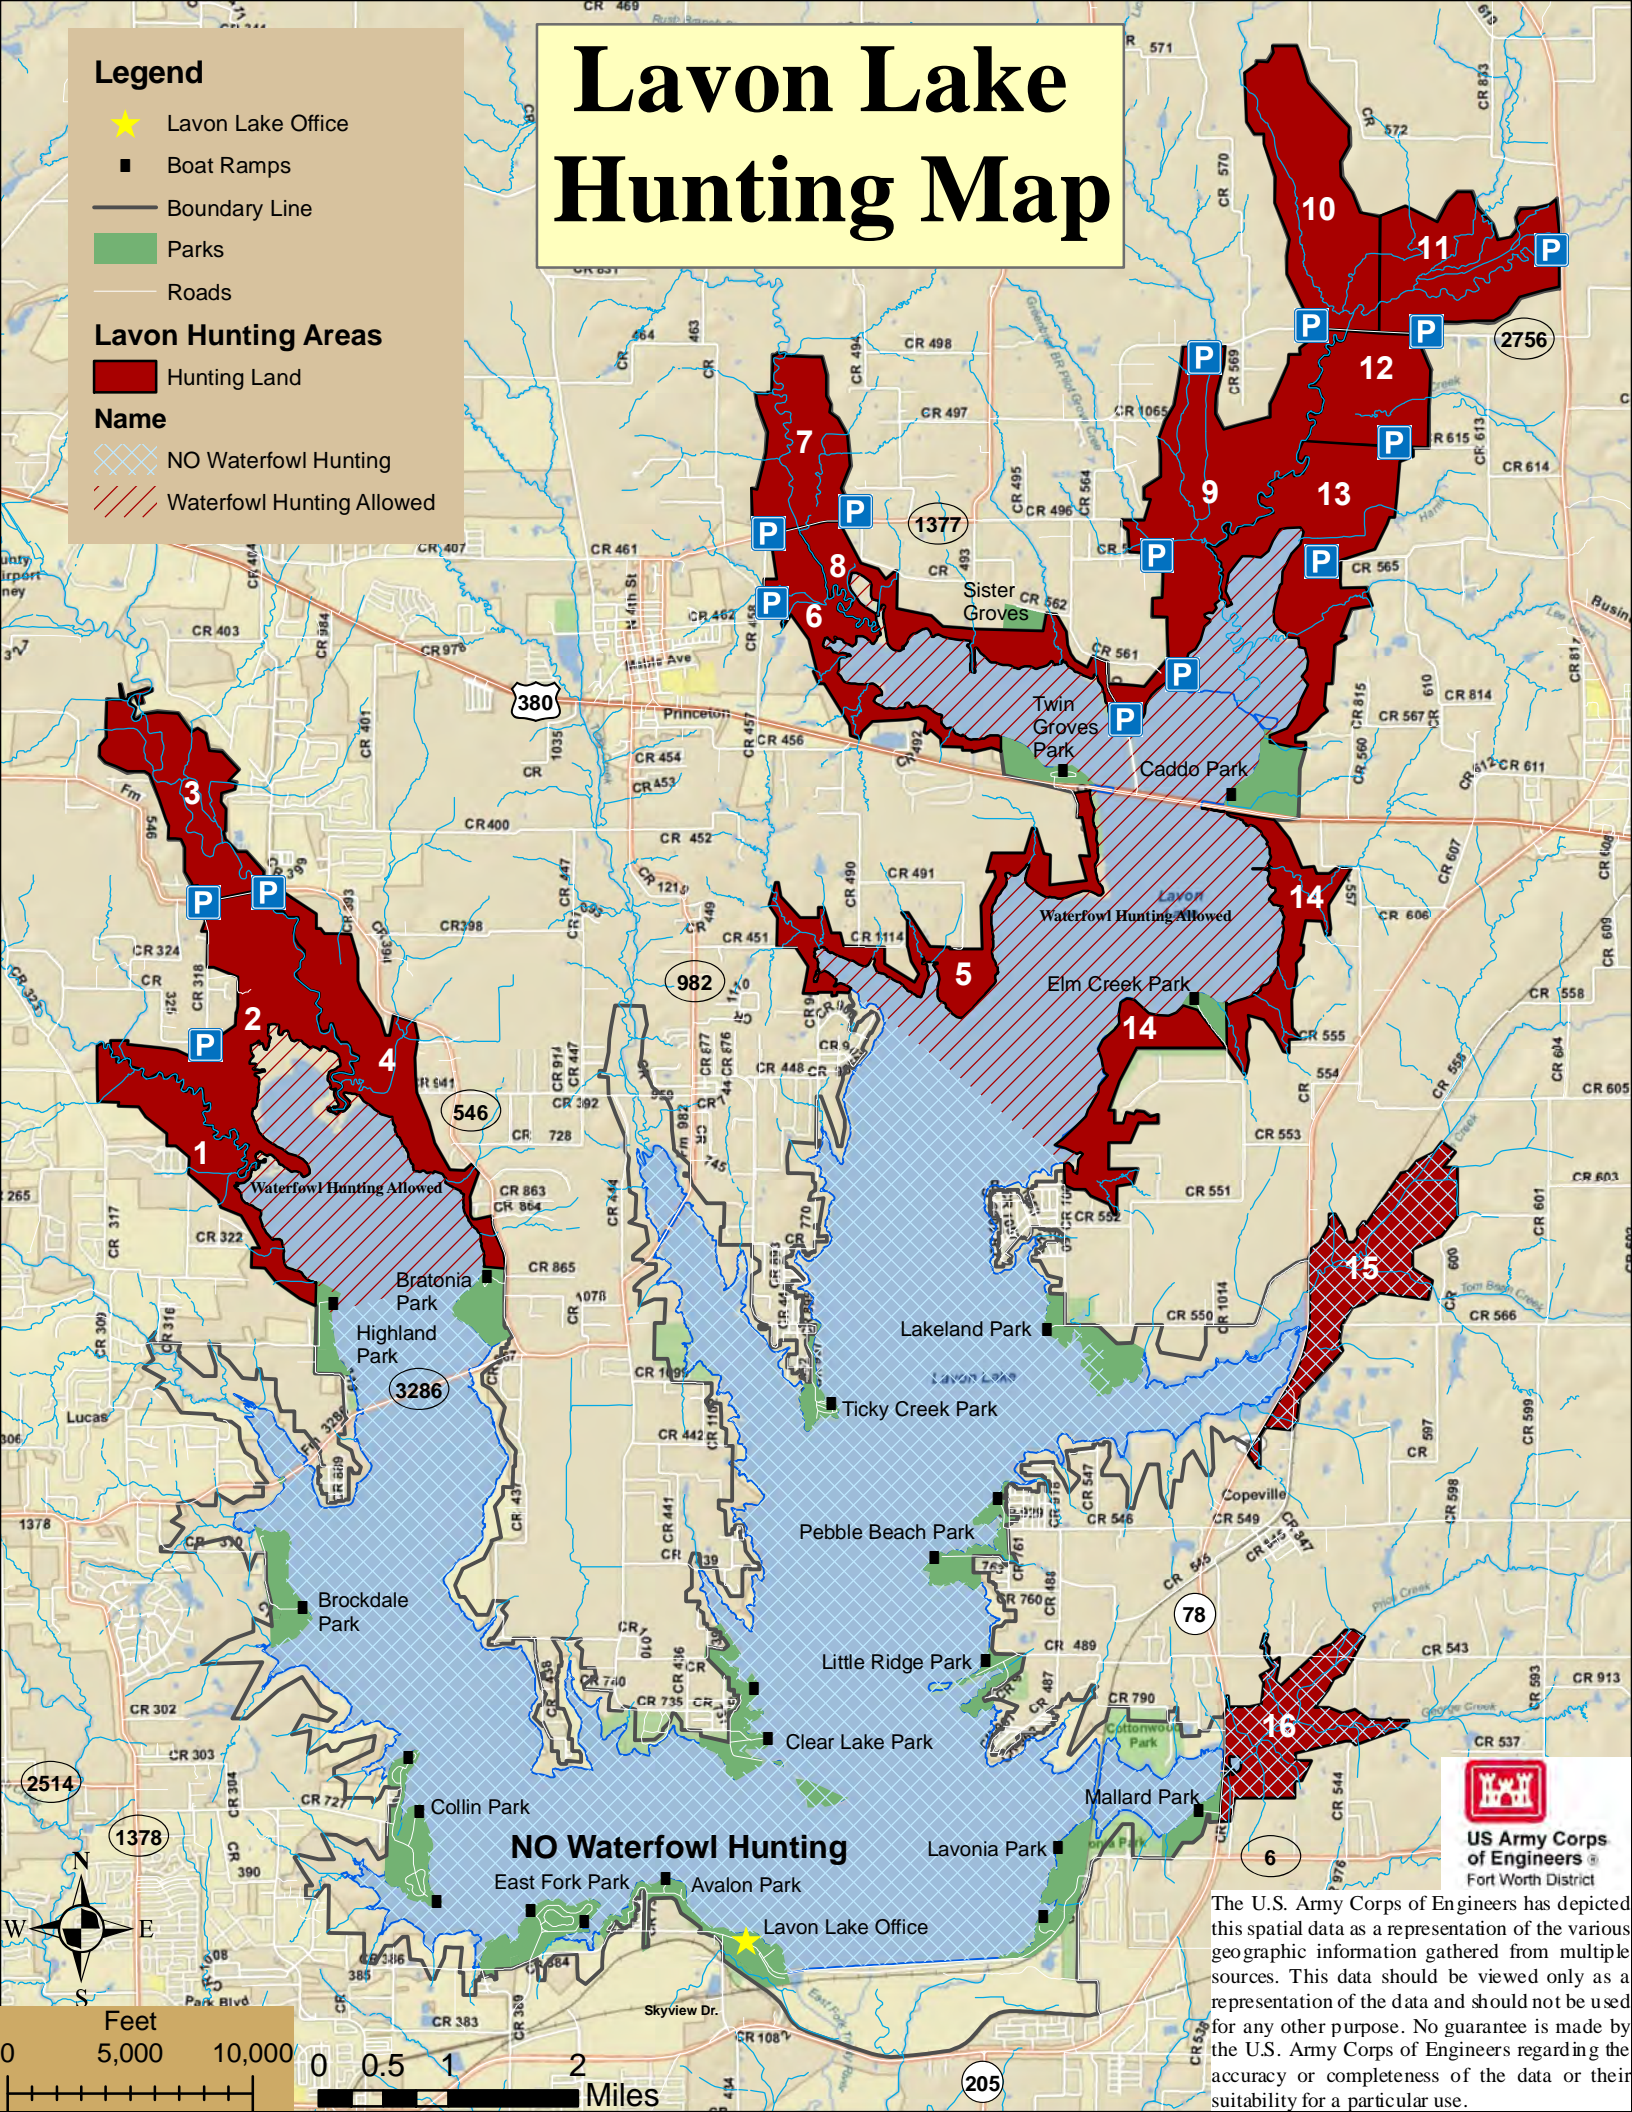

# Lavon Lake Hunting Map

## Legend

-  Lavon Lake Office
-  Boat Ramps
-  Boundary Line
-  Parks
-  Roads

## Lavon Hunting Areas

-  Hunting Land

## Name

-  NO Waterfowl Hunting
-  Waterfowl Hunting Allowed

US Army Corps of Engineers  
Fort Worth District

The U.S. Army Corps of Engineers has depicted this spatial data as a representation of the various geographic information gathered from multiple sources. This data should be viewed only as a representation of the data and should not be used for any other purpose. No guarantee is made by the U.S. Army Corps of Engineers regarding the accuracy or completeness of the data or their suitability for a particular use.